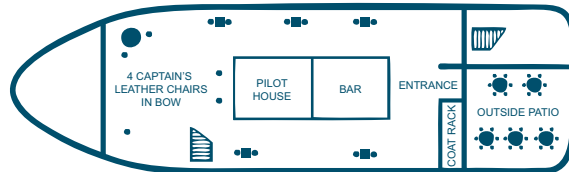

Elite

PRIVATE YACHTS

DECK INFORMATION

Main Dining Deck

Seating Capacity: 70 or 110 for cocktail style

Heads: 1 Woman's / 1 Men's

- ◆ First deck on yacht
- ◆ Fully enclosed, climate-controlled
- ◆ Restrooms located in stern
- ◆ Small outer deck in bow and stern area

Cocktail Lounge

Bar: 1 Main

- ◆ Second deck on yacht
- ◆ Fully enclosed, climate-controlled
- ◆ High top bistro tables
- ◆ Bar located in center of Lounge
- ◆ Additional seating area in bow
- ◆ Outer deck with open air patio seating